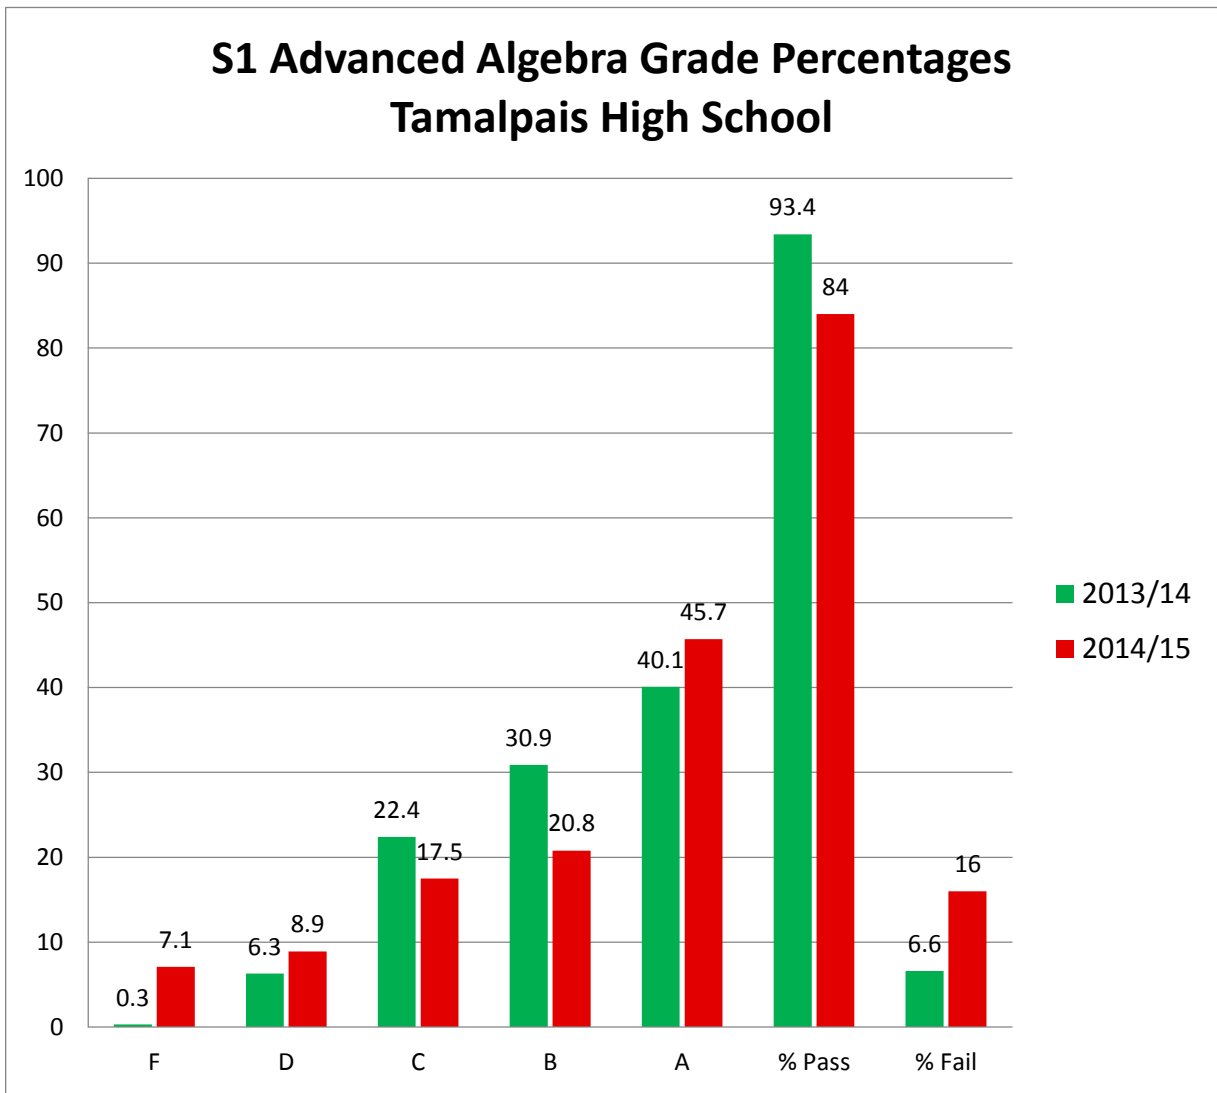

- * **97% of students showing prerequisite knowledge passed Adv.Alg.**
- * **Last year there was only 1 'F' in Adv.Alg. This year there are 24.**
- * **Last year there were 20 D's. This year there are 30.**
- * **Only 3% of students showing prerequisite knowledge failed Adv.Alg. However 57% of students without prerequisite knowledge failed Adv.Alg.**