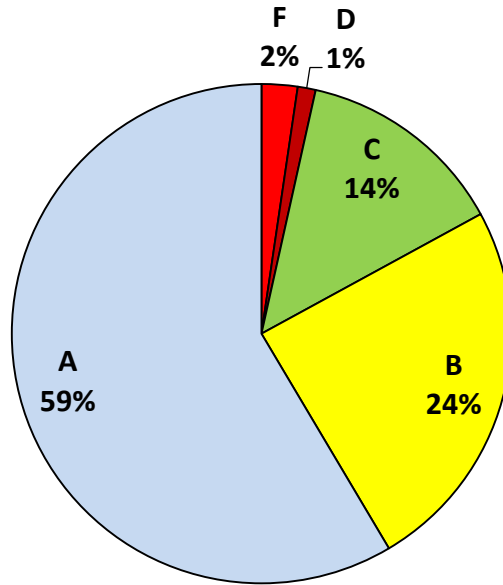

Recommended for Advanced Algebra